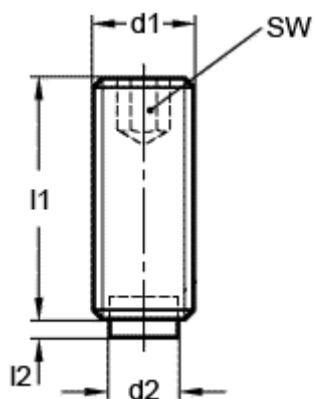

# Data Sheet

Article number: 209306471

Description: E+G Grub screw, st. steel  
GN 913.5-M8-40-MS

## Measures

---

$d1$  = M8

$d2$  = 6.0

$l1$  = 40

$l2$  = 1.5

SW = 4.0